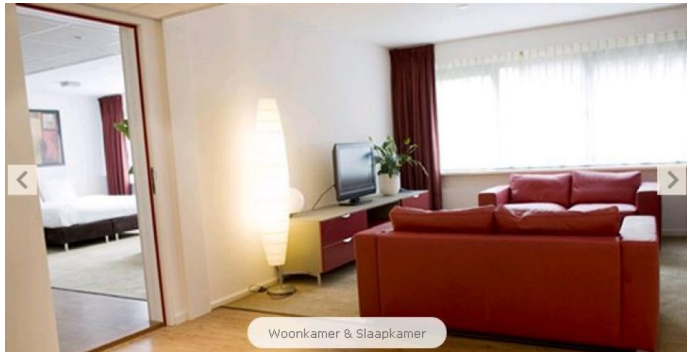

Listing agent: Perfect Visit

Phone: 020 524 1144

Email: info@perfectvisit.com

Laan van de Helende Meesters (Amstelveen)