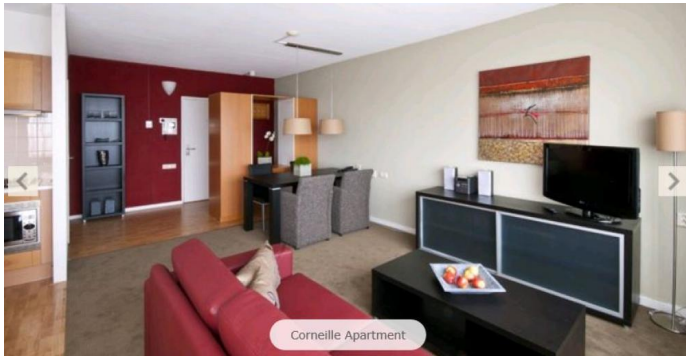

Listing agent: Perfect Visit

Phone: 020 524 1144

Email: info@perfectvisit.com

Laan van de Helende Meesters (Amstelveen)