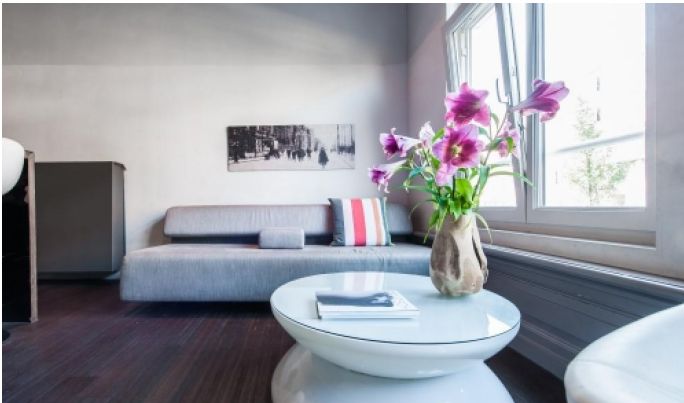

Listing agent: Perfect Visit

Phone: 020 524 1144

Email: info@perfectvisit.com

Wijtenbachstraat (Eastern Docklands)